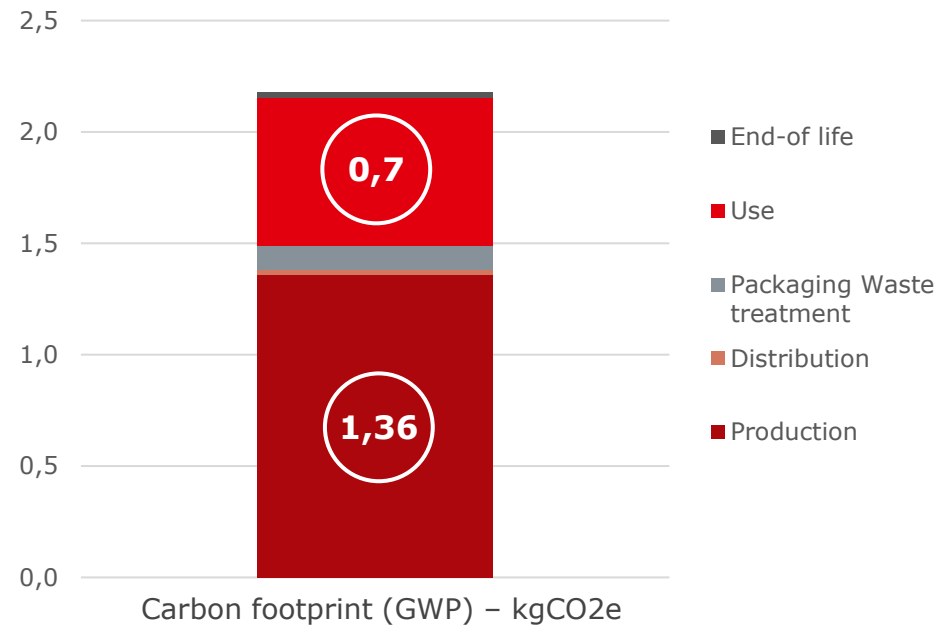

Lotto thermostats – Environmental Product Declaration

DEVIreg™ Basic, DEVIreg™ Room, ECTemp Room Thermostats

- * 1. Applicable to the three models
- 2. Use phase location: Finland
- 3. Average Recycling and Landfill End-of-life

Carbon Footprint 2,18 kgCO₂e*

**ENGINEERING
TOMORROW**