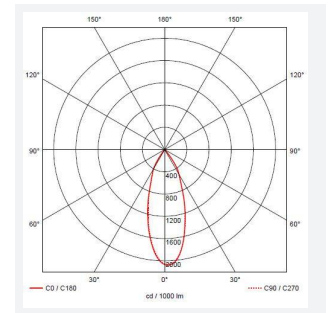

Furia

Furia DC Warm White Graphite
Code: AFUR/1/GR

Category	Downlights
Application	Commercial, Healthcare, Hospitality, Outdoor, Residential, Retail
Specification	Architectural

PRODUCT FEATURES

- Shallow die-cast surface downlight suitable for commercial, hospitality and retail applications
- Modern aesthetic appearance
- 35° beam angle
- Triac dimmable as standard

GENERAL INFORMATION	
Wattage	10W
Lumens Delivered	720lm
Lm/W	74lm/W
Beam Angle	35
CRI	80
CCT	3000K
Input	220/240V
Operating Temp	-20°C - 40°C
SDCM	6
Product Weight without Packaging	0.5 kg

TECHNICAL INFORMATION	
Light Source	LED
Colour / Finish	Graphite
IP Rating	IP65
Class Protection	1
Internal / External	Internal / External
Surface / Recessed / Suspended	Ceiling
Lumen Depreciation	L80 49,000h
Warranty (Years)	5
CE Mark	Yes
Diameter	100 mm
Height	126 mm