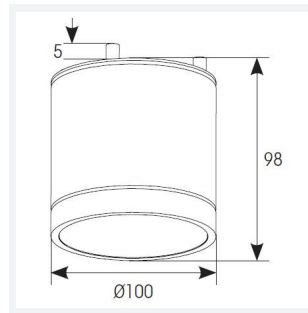

Furia

Furia DC Warm White Graphite
Code: AFUR/1/GR

Category	Downlights
Application	Commercial, Healthcare, Hospitality, Outdoor, Residential, Retail
Specification	Architectural

PRODUCT FEATURES

- Shallow die-cast surface downlight suitable for commercial, hospitality and retail applications
- Modern aesthetic appearance
- 35° beam angle
- Triac dimmable as standard

GENERAL INFORMATION	
Wattage	10W
Lumens Delivered	720lm
Lm/W	74lm/W
Beam Angle	35
CRI	80
CCT	3000K
Input	220/240V
Operating Temp	-20°C - 40°C
SDCM	6
Product Weight without Packaging	0.5 kg

TECHNICAL INFORMATION	
Light Source	LED
Colour / Finish	Graphite
IP Rating	IP65
Class Protection	1
Internal / External	Internal / External
Surface / Recessed / Suspended	Ceiling
Lumen Depreciation	L80 49,000h
Warranty (Years)	5
CE Mark	Yes
Diameter	100 mm
Height	126 mm